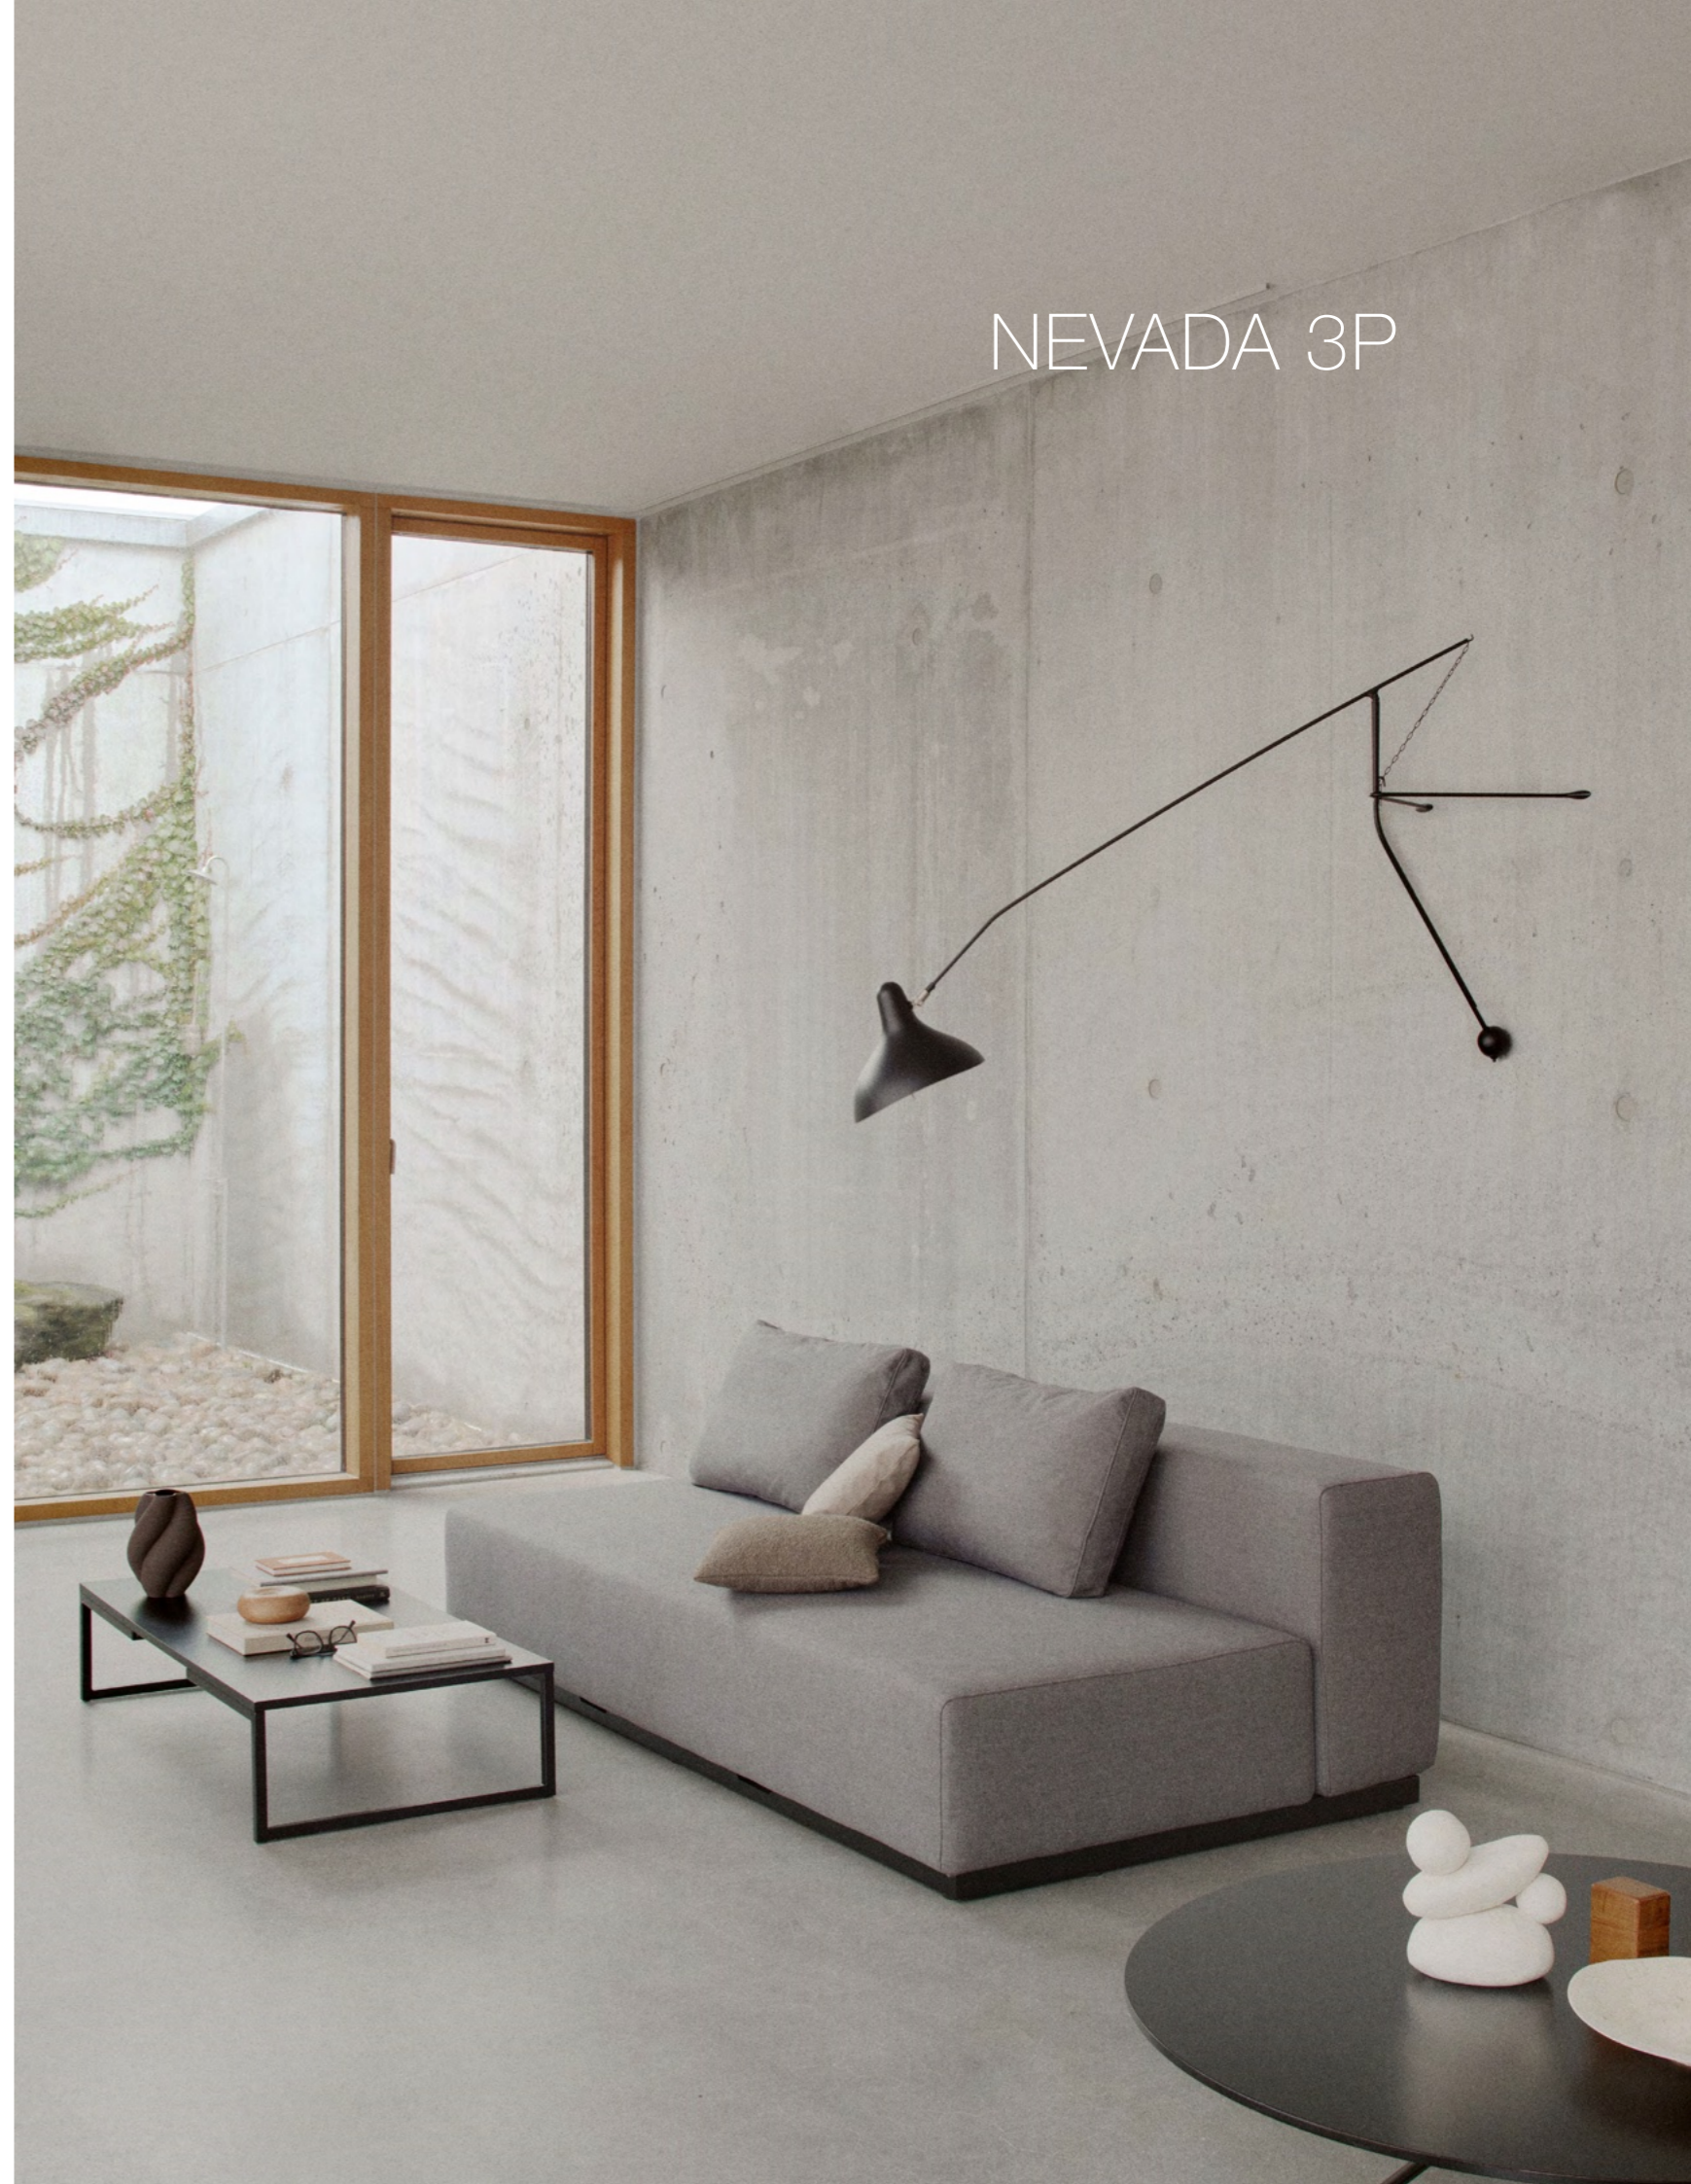

DESIGN: BUSK + HERTZOG

Simply stylish.
NEVADA 3-P is a comfy, flexible sofa that is easy to turn into a double bed. The design is clean and stylish and the size is perfect if you have limited space. You can also combine it with other modules in the NEVADA range and design your own elegant piece of furniture.

3P Sofa
L 200 D 107 H 60/75 SH 35 cm
Bed: 75/130 x 200 cm