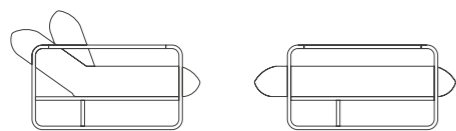

NOVA

DESIGN: MÜLLER & WULFF

Positions yourself in total comfort .
A comfortable and functional sofa bed with a relaxed
and urban feel. Sit, lie back or sleep in total comfort
thanks to the adjustable backrest divided in two parts
– with four different backrest positions.
An unique, clean and striking design that is elegant
and inviting. The large sofa is easily turned into a double
bed.

Sofa
L 204 D 107 H 70 SH 38 cm
Bed: 120 x 200 cm