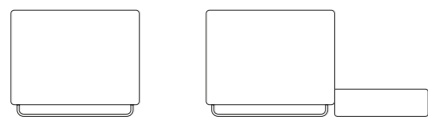

Sofa
L 218 D 92 H 78 SH 38 cm
Bed: 68/135 x 200 cm