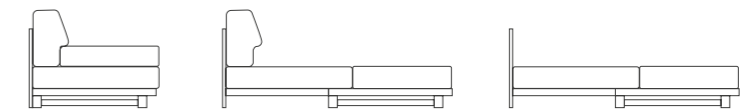

Daybed
L 202 D 82 H 57 SH 44 cm
Bed: 80/160 x 200 cm
Cushion
L 80 D 30 H 13 cm

ZENZO

DESIGN: SUSANNE GRÖNLUND

ZENZO is a minimalistic sofa bed in a design characterised by calm and clean lines that invites you to relax, recharge and get a restful night's sleep. As a sofa the seat is comfortable during the day, and at night as a sofa bed, it gives you the best conditions for a deep and relaxing sleep. ZENZO is easily turned into a bed, and the two mattresses are connected to provide an even surface for resting in a proper size fit for two people. The stylish design works well in any room of the house, and style-wise it will match most interiors. The frame is made of wood – elegant and Nordic – and the cover comes in a number of colours and materials that allows you to customize ZENZO to match your specific needs, wishes and style.

21

Sofa Bed
L 200 D 89 H 75,5 SH 47 SD 60 cm
Bed: 151 x 200 cm

CORD

DESIGN: BUSK + HERTZOG

Elegant and practical .
This sofa bed has it all: Style, comfort, a hidden bed and eight backrest positions. It's compact and perfect for small urban spaces. Available as a chair that turns into a single bed, and as a sofa that turns into a bed for two people.