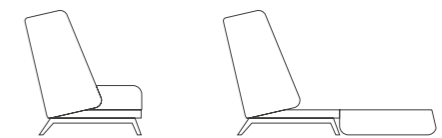

JASON

DESIGN : BUSK + HERTZOG

A modern design piece JASON has an appealing, modern design with a high back, gently rounded corners and a mattress with soft edges. It's a contemporary sofa for relaxing, lounging or having a confidential chat – in the living room or in a public environment. JASON builds a bridge between different furniture types, and the sofa is easily converted into a comfortable bed for two adults.

49