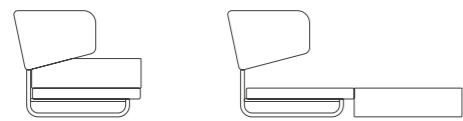

49

Sofa
L 213 D 87 H 97 SH 40 cm
Bed: 70/135 x 200 cm
Cushion
L 95 D 13 H 24 cm

JASPER

DESIGN : BUSK + HERTZOG

Stylish and practical
The modern sofa JASPER has a contemporary design, ideal for both private homes and public spaces. The backrest design lets you sit in the "corners" of the sofa, offering many more ways to relax than the average sofa bed. As an extra hidden feature JASPER is easily converted into a comfortable bed for two adults.