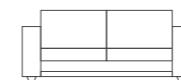

VICTOR
page 44