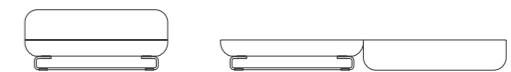

Daybed
L 201 D 89 H 39/51 SH 39 cm
Bed: 87/178 x 201 cm
Cushion
L 71 D 31 H 12 cm

DESIGN: STINE ENGELBRECHTSEN

Snug, minimalistic elegance.

The SILVER design lets you create an intimate sitting area and is perfect for private and public spaces. As an extra hidden feature, SILVER is easily converted into a guest bed. Choose between the chair or the sofa in a number of colours and fabrics. The frame comes in steel lacquered in black, white or full gloss chromium.