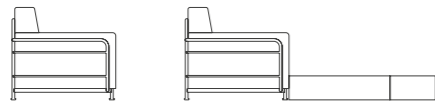

Sofa
L 204 D 107 H 70 SH 38 cm
Bed: 120 x 200 cm

SHINE

DESIGN: BUSK + HERTZOG

Functional and futuristic.
SHINE is a multifunctional piece of furniture. Use it as a daybed, to lounge in or transform it into a comfy guest bed for two adults. The frame and upholstery are minimalistic with soft edges. SHINE can be adapted to any home with a wide range of fabrics and colours.

Daybed
L 201 D 89 H 39/51 SH 39 cm
Bed: 87/178 x 201 cm
Cushion
L 71 D 31 H 12 cm

DESIGN: STINE ENGELBRECHTSEN

Snug, minimalistic elegance.

The SILVER design lets you create an intimate sitting area and is perfect for private and public spaces. As an extra hidden feature, SILVER is easily converted into a guest bed. Choose between the chair or the sofa in a number of colours and fabrics. The frame comes in steel lacquered in black, white or full gloss chromium.