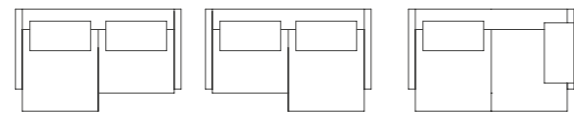

Sofa
L 204 D 90 H 73 SH 43 cm
Bed: 88/176 x 200 cm

Sofa
 L 218 D 111/135 H 81 SH 42 cm
 Bed: 200 x 109 cm
 Cushion
 L 80 D 39 H 39 cm

WOOD

DESIGN: JAKOB SCHENK

Play around.
 Get creative with the innovative sofa WOOD. The back cushions can be placed anywhere on the wooden frame, and the two-seat cushions can be moved to the front to make more space for lounging. On the back frame, there is room enough for a lamp, a laptop or a glass of wine, which makes WOOD perfect for sitting, relaxing, working, reading and napping.