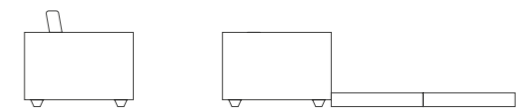

Sofa
L 182 D 87 H 77 SH 42 cm
Bed: 140 x 220 cm